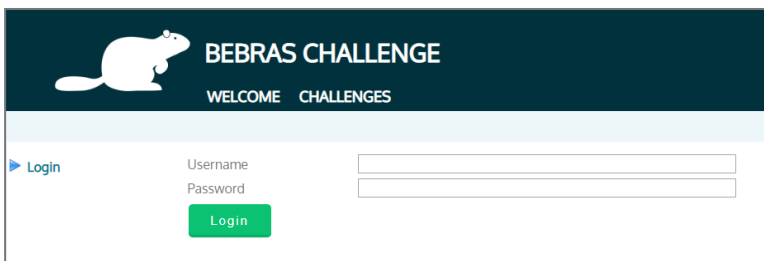

Student Instructions

Logging in to the challenge

- Visit www.bebbras.edu.au
- Click on 'Student Login'

- Enter your username and password that your teacher gave you

- If you are working in a team, add your team members