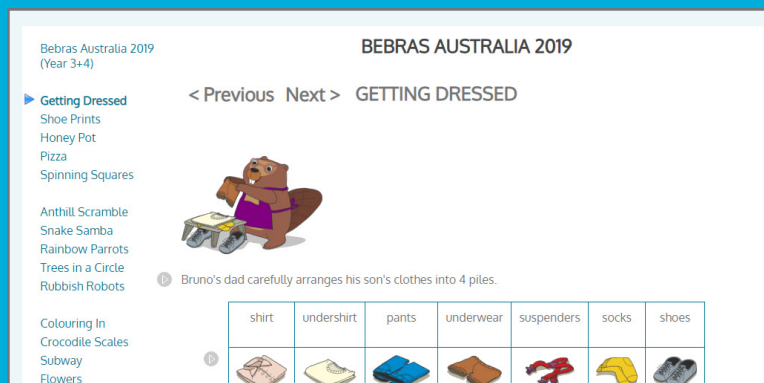

Student Instructions

Logging in to the challenge

- Visit www.bebbras.edu.au
- Click on 'Student Login'

- Enter your username and password that your teacher gave you

- If you are working in a team, add your team members